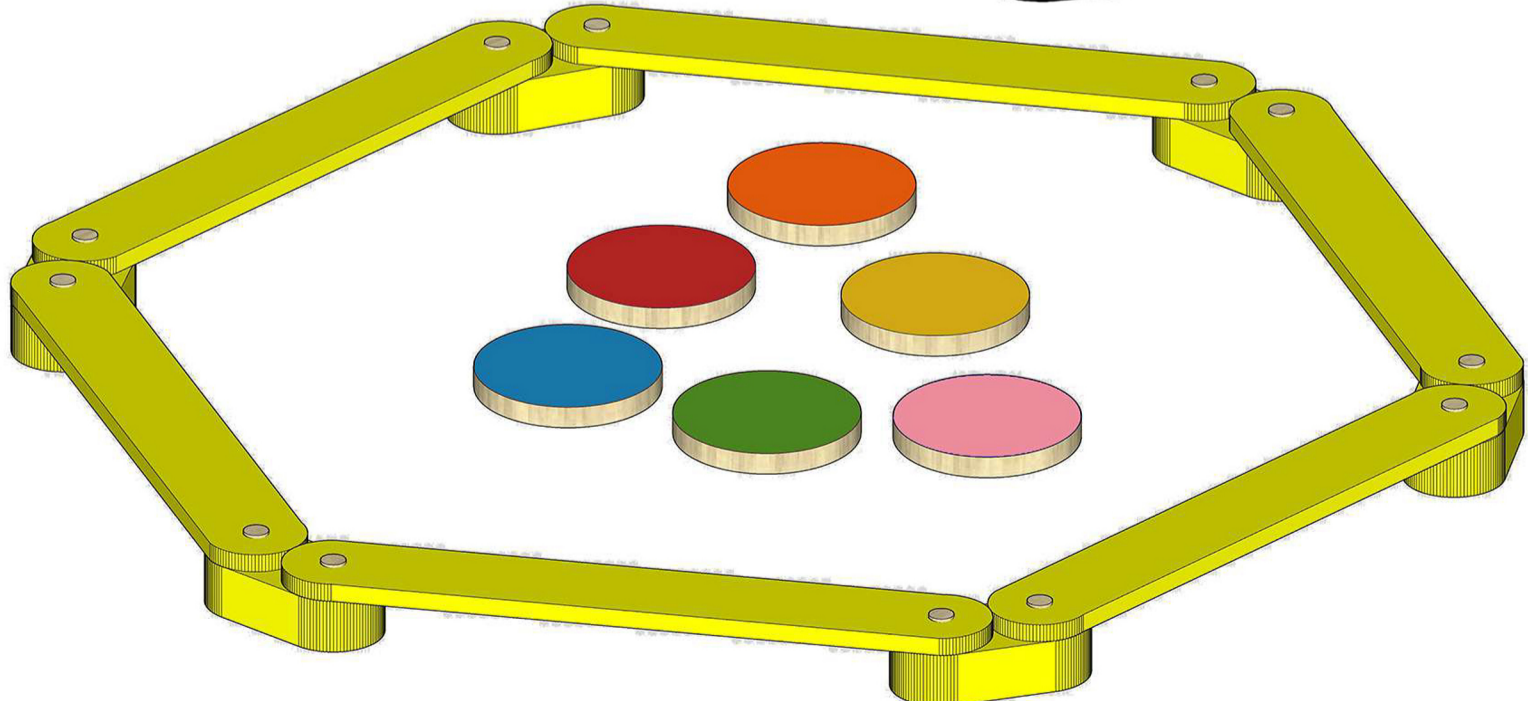

CONTACT US BEFORE ASSEMBLY

If you have assembly questions or if you need parts
whether they are missing or damaged

Call us at 888-697-3931 or email us at

info@Avenlur.com

① X6

② X6

③ X6

**For Video assembly,
visit www.avenlur.com/instructions
or scan the QR code below**