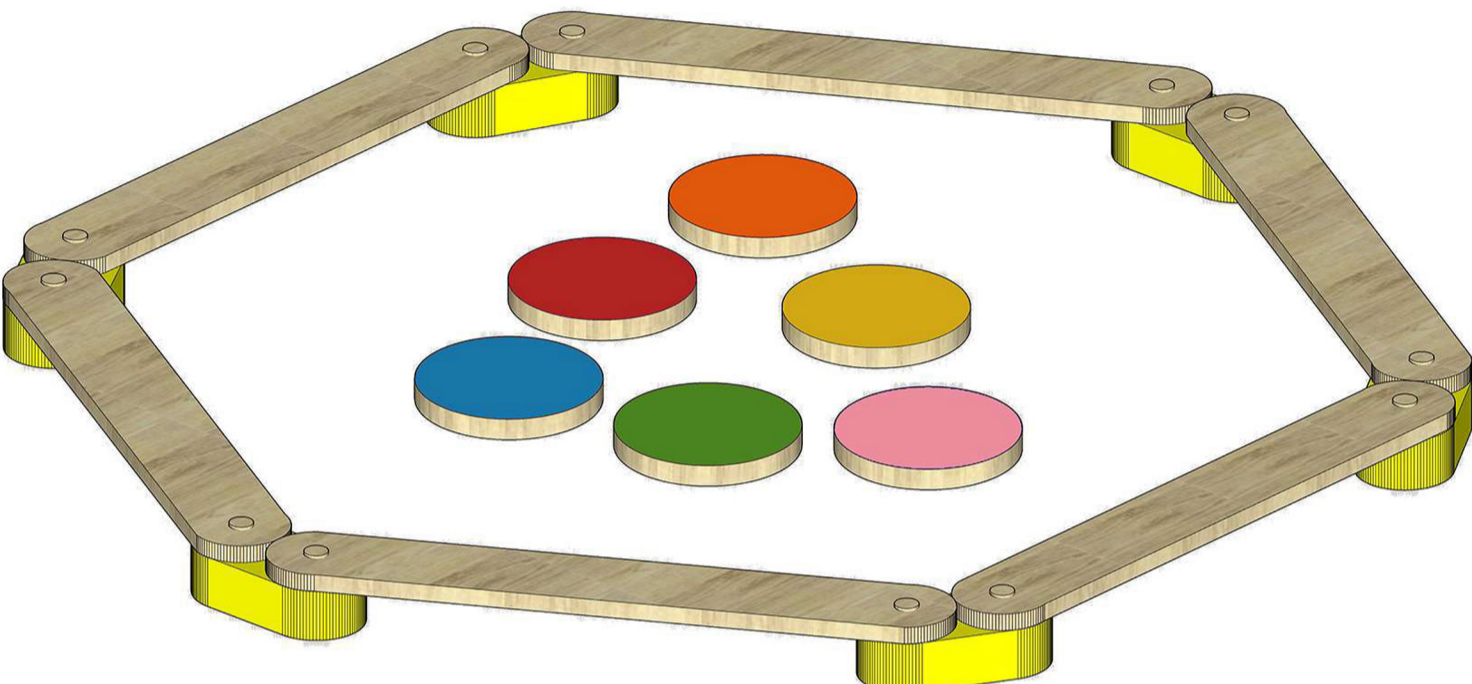

CONTACT US BEFORE ASSEMBLY

If you have assembly questions or if you need parts
whether they are missing or damaged

Call us at 888-697-3931 or email us at

info@Avenlur.com

① X6

② X6

③ X6

**For Video assembly,
visit www.avenlur.com/instructions
or scan the QR code below**